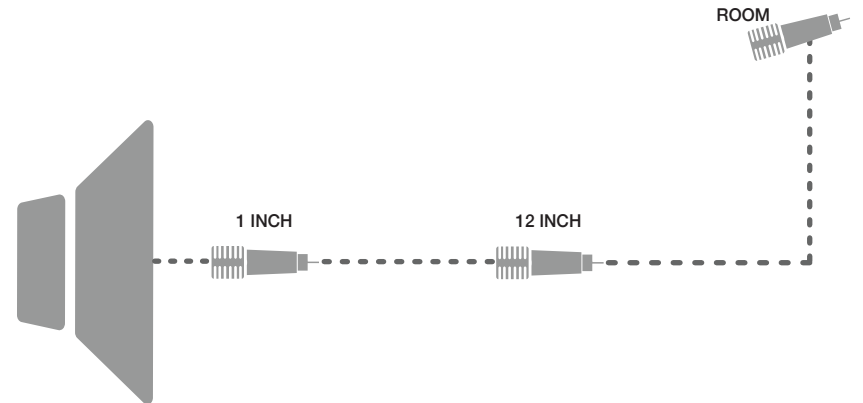

G6

Multi-Effects Processor

G6 Cabinet IR

The G6 provides a total of 22 cabinet emulations of all modeling amps. Cabinet Simulations offer the sonic response of each amp's cabinet when using G6 connected to a real amplifier.

In addition, G6 provides 70 pre-loaded full spectrum impulse response (IR data) of the cabinets that were captured by placing the microphone in three different positions. Each cabinet has a recording where the mic was placed 1-inch away (2.5cm approx.), a recording where the mic was placed 12-inches away (30cm approx.), and one where the mic was placed in the room.

*No. 17 has a 4th IR, which is a mix of the recording of the mic at 1-inch, 12-inches, and in the room.

Note: Manufacturer names and product names are trademarks of their respective owners. The names are used only to illustrate sonic characteristics and do not indicate any affiliation with ZOOM.